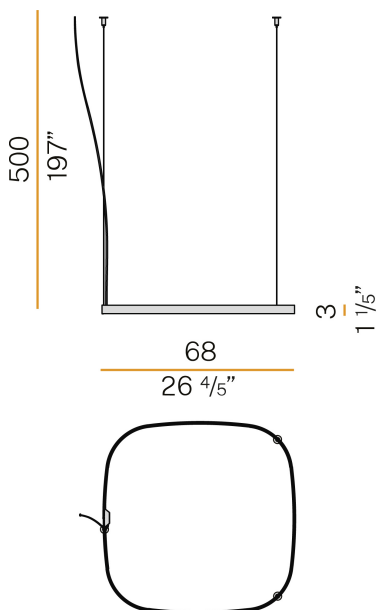

PANZERI

Zero Square

24V DC

M03219.075.0410

 mat brass

Data sheet

CODE	M03219.075.0410
SYSTEM POWER CONSUMPTION	34W
EFFICACY	89.97lm/W
LIGHT SOURCE	LED
LIGHT SOURCE LIFETIME	L70 (B50) 60.000h
COLOUR TEMPERATURE	3000K Ra>90
LIGHT DISTRIBUTION	diffused
POWER SUPPLY	24V DC
DRIVER	remote not included
NOMINAL LUMINOUS FLUX	4252lm
LUMEN OUTPUT	3059lm
EFFICIENCY	71.9%
WEIGHT	1,21 Kg
PROTECTION DEGREE	IP20
COLOUR TOLLERANCES	SDCM 3
PACKING DIMENSIONS (CM)	83,0 x 83,0 x 10,0

Single or multiple suspension lighting fixture for interiors, with direct and indirect light emission.

Bended extruded aluminium structure in white, black, bronze, mat brass or titanium polyacrylic paint.

Extruded polycarbonate diffuser with opaline finish.

Suspension kit with griplocks and 5m (196,9") long steel cables.

5m (196,9") long power cable in transparent PVC.

Provided without power canopy.

Technical drawing

Polar diagram